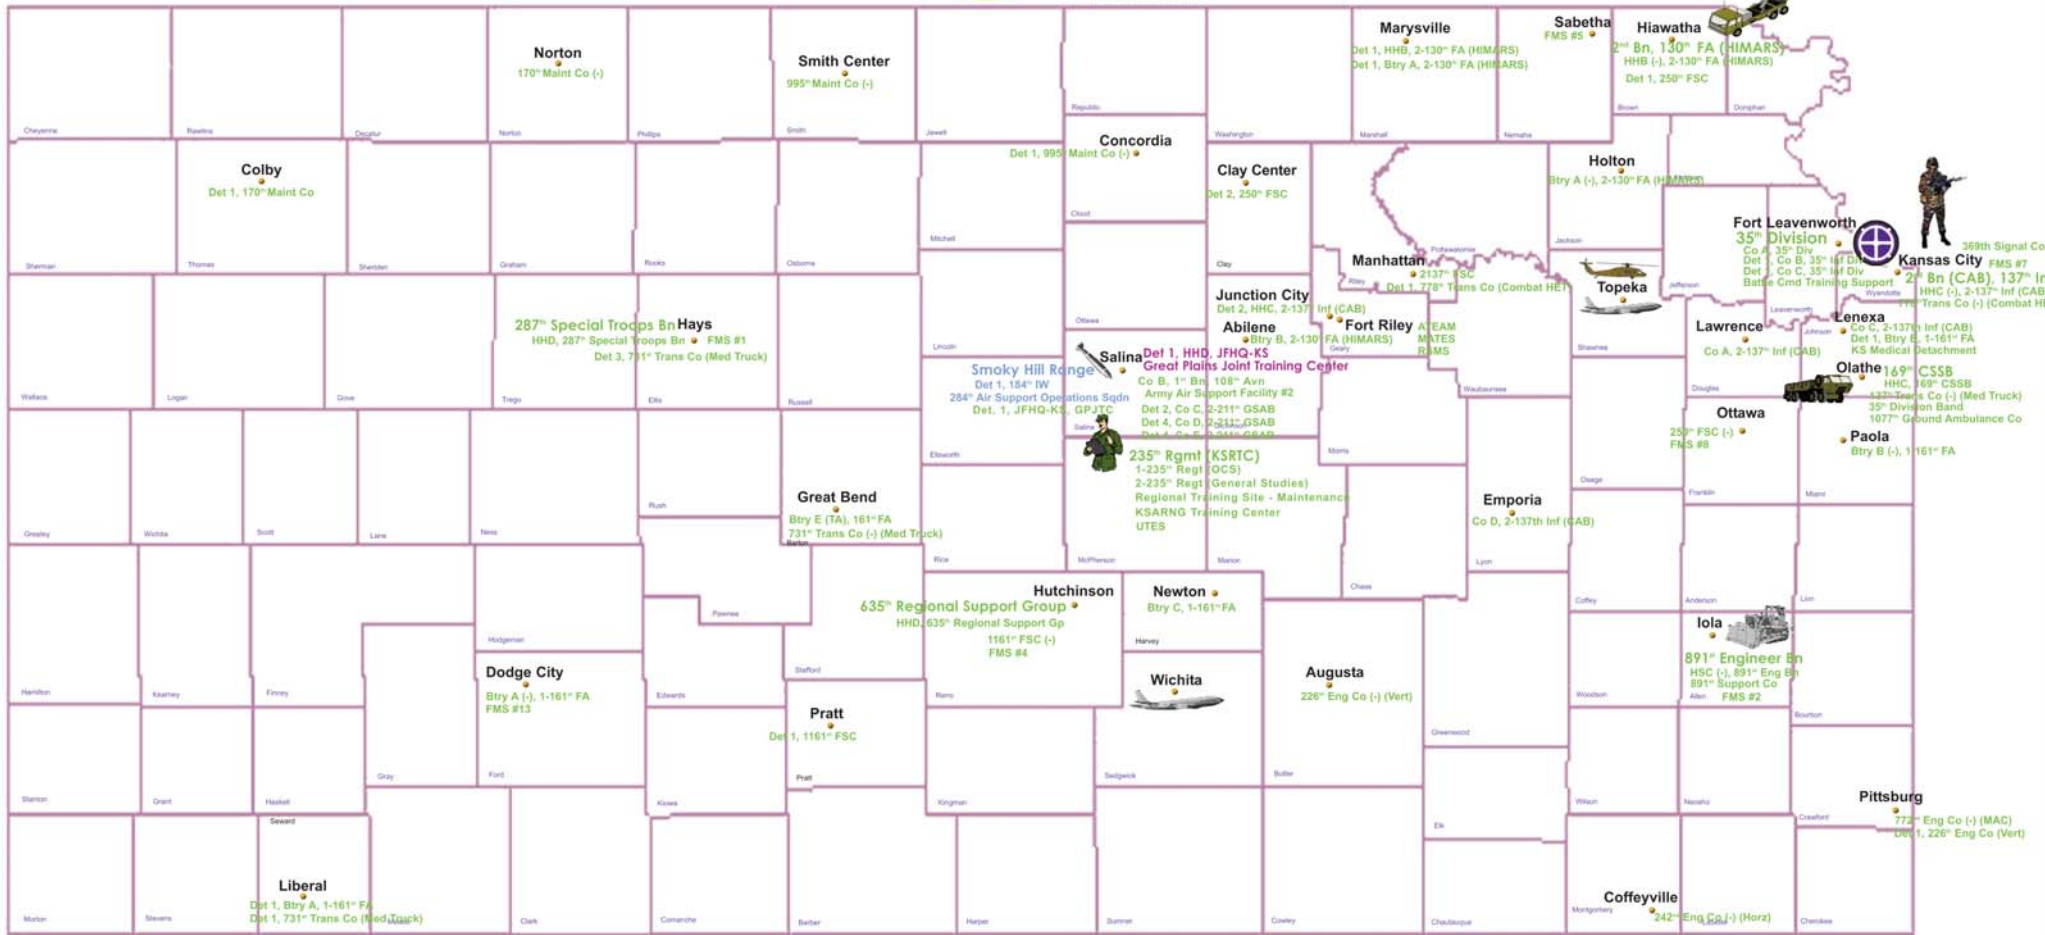

Kansas National Guard

Topeka Joint Forces Headquarters Kansas TDA Battalion

JFHQ - Air Component

KS ARNG FMS
FMS #9
Combined Support Maintenance Shop

Forbes Field, Topeka

190th Air Refueling Wing

Joint Forces Headquarters Kansas -
Air Component

Legend

HSC = Headquarters Support Company	OCS = Officer Candidate School
HO = Headquarters	Rgmt = Regiment
Inf = Infantry	Rec and Ret = Field Recruiting & Retention
KSRTC = Kansas Regional Training Center	RSMS = Readiness Sustainment Maint Site
Lg = Logistics	Spl = Support
MAC = Mobile Augmentation Company	Sqdn = Squadron
MATES = Maneuver and Training Equipment Site	TA = Target Acquisition
Maint = Maintenance	TDA = Table of Distribution and Allowances
Med = Medical	Trans = Transportation
MP = Military Police	Trp = Troop
MPAD = Mobile Public Affairs Detachment	UTES = Unit Training Equipment Site
	WMD = Weapons of Mass Destruction

Wichita

1st Bn, 161st Field Artillery
HHC, 1-161st FA

287th Sustainment Brigade
HHC, 287th Sustainment Brigade

Det 1, HHC, 2-137th Inf (CAB)
Co B, 2-137th Inf (CAB)

Det 2, 731st Co (Med Truck)
Det 2, 778th Trans Co (Combat HET)
FMS #3

McConnell AFB, Wichita 184th Intelligence Wing

ATEAM = Advanced Turbine Engine Army Maint
ARW = Air Refueling Wing
Avn = Aviation
Bde = Brigade
Bn = Battalion
Btry = Battery
CAB = Combat Arms Battalion
Cmd = Command
Co = Company
CSSB = Corps Support Sustainment Battalion
Det = Detachment
Div = Division
Eng = Engineer
December 31, 2011