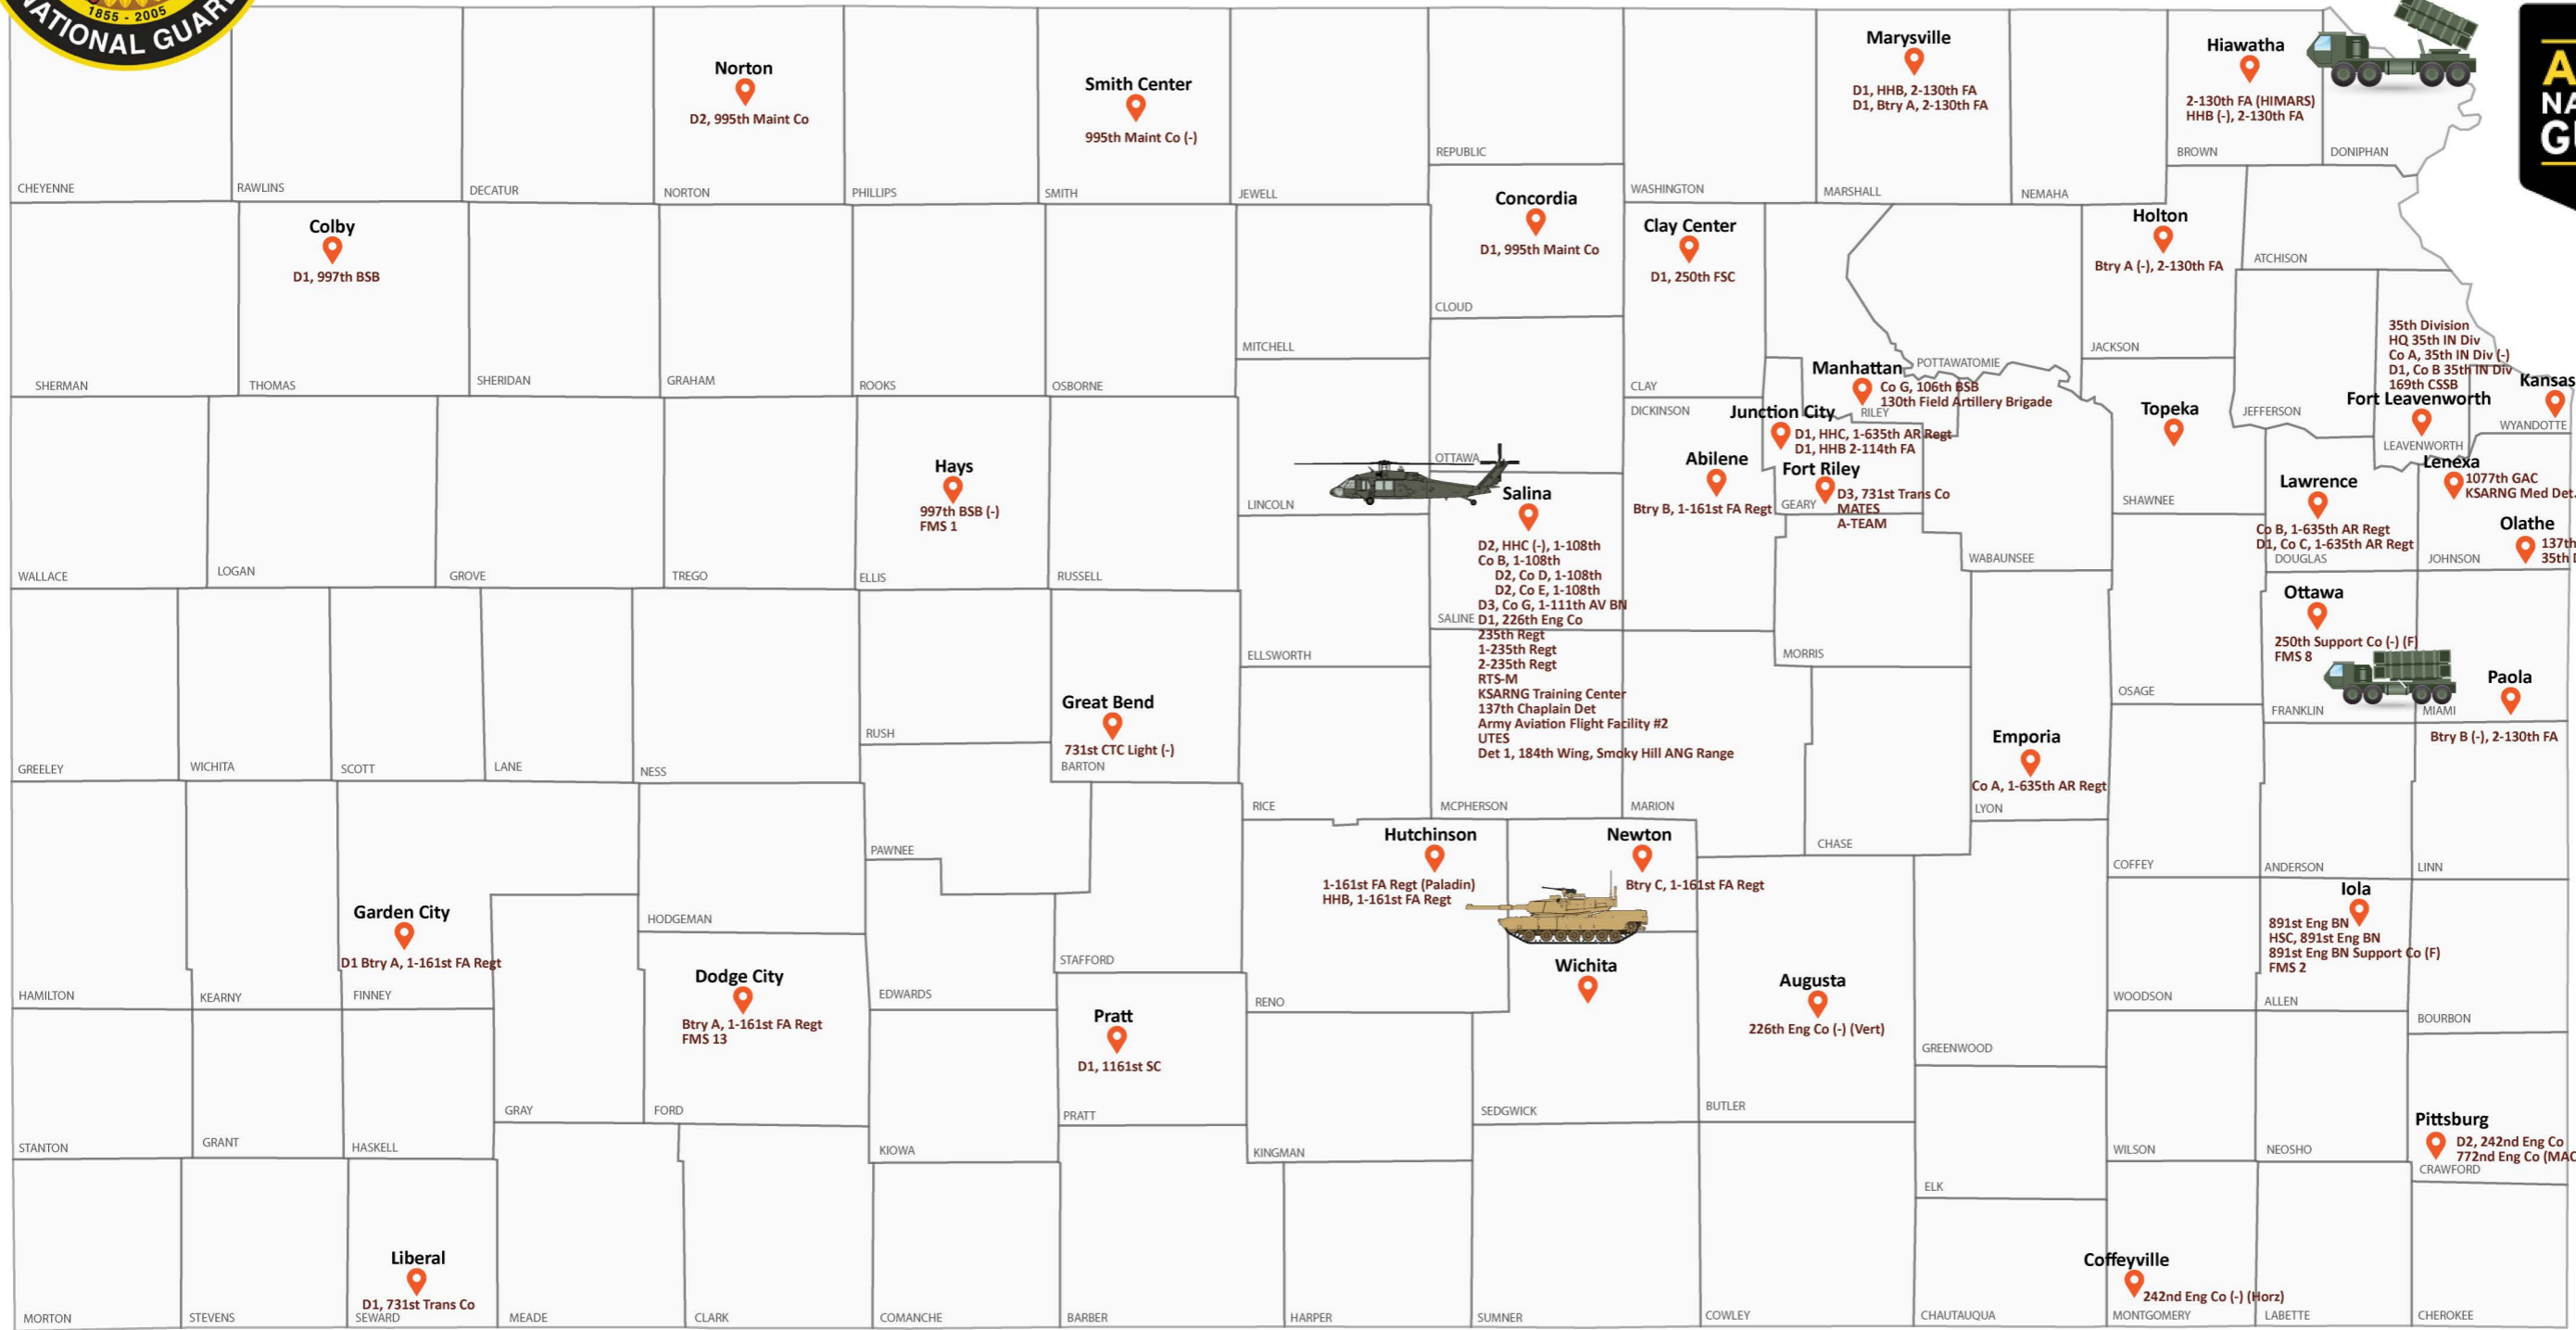

# KANSAS NATIONAL GUARD

### Topeka

Det 1, 137th Trans Co (PLS)  
35th Military Police Co

### Wichita